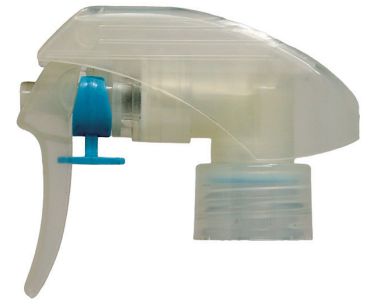

**Clear Chemical Resistant
Trigger Sprayer with Lock**

Item No.: SBS050503

Material: PP (Plastic)
Colors: Clear
Output per Stoke: 1.1 cc ± 0.1 cc
Function: Spray, Steam, Off
Closure Size: 24/410 mm
Weight: 25 g